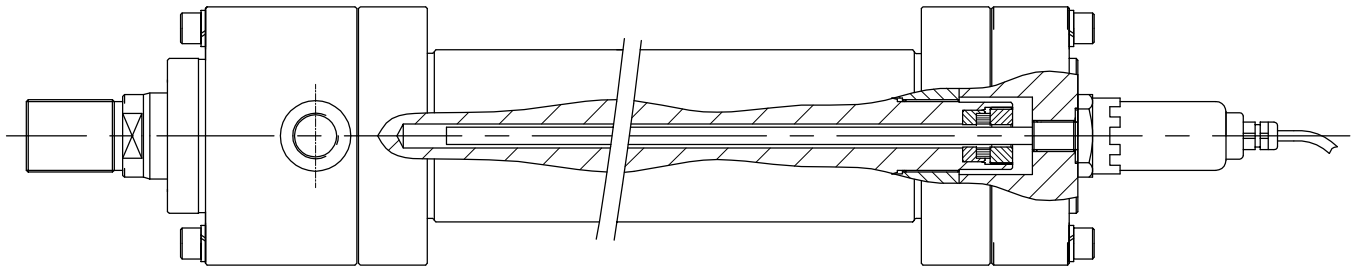

HYSTAT DATA SHEET

LINEAR POSITION TRANSDUCER

FEMALE CABLE CONNECTO

FEMALE CABLE CONNECTO

INPUT VOLTAGE = 24Vdc

TYPICAL OUTPUTS = 0 - 20 mA 20 - 0 mA

= 0 - 10 V 10 - 0 V

***HYSTAT* SYSTEMS LTD**