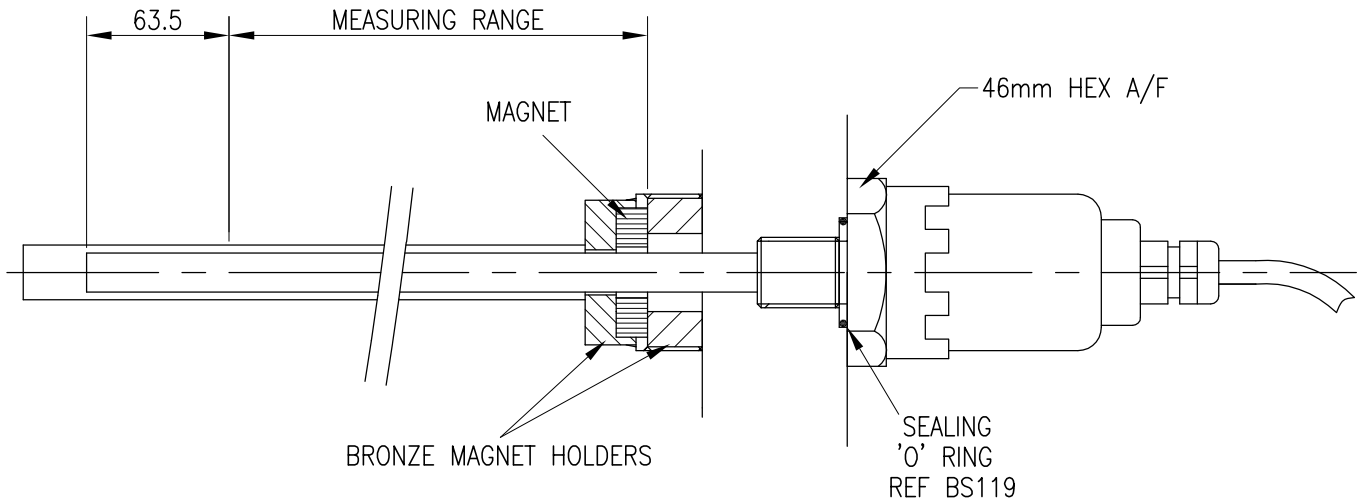

HYSTAT DATA SHEET

LINEAR POSITION TRANSDUCER

FEMALE CABLE CONNECTO

FEMALE CABLE CONNECTO

INPUT VOLTAGE = 24Vdc

TYPICAL OUTPUTS = 0 - 20 mA 20 - 0 mA

= 0 - 10 V 10 - 0 V

***HYSTAT* SYSTEMS LTD**